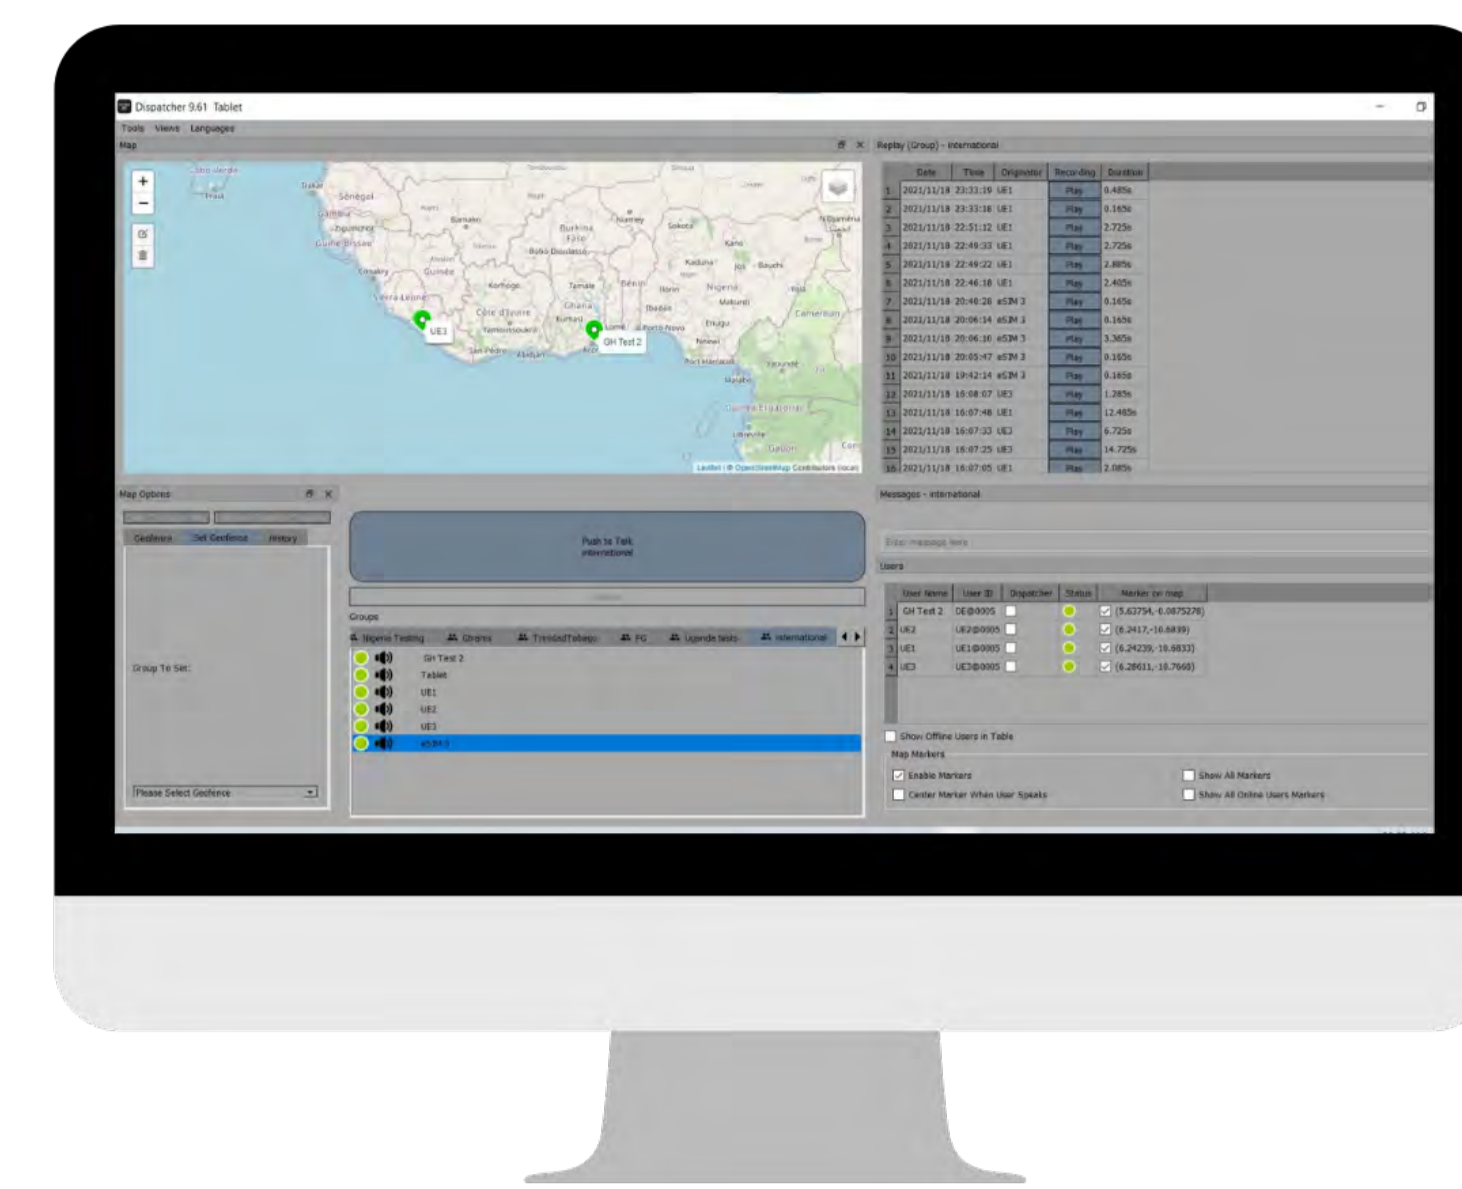

TRAMIGO MCPTT-1 DISPATCHER

PROFESSIONAL MCPTT-1 ALL-IN-ONE SOLUTION

The MCPTT-1 dispatcher offers large and multi-display dispatchers for terminals and other wide spaces. Audio in/out and text-input can be integrated using standard devices and connections, including wired and bluetooth.

KEY FEATURES

- Group and private text
- Member statuses
- Location services
- Replay-able call history
- Multiple groups
- Works on all IP networks
- Compatible with Android and Windows

Playback history to previous conversations map and location

Satellite view map
View users online/offline
Controlling groups and users under one domain

TRAMIGO MCPTT-1 TECHNICAL DATA

GNM	Band 2/3/8	Wi-Fi	Support 802.11b,g/n
WCDMA	Band 1/5/8	Charging Mode	Micro USB
CDMA	Evdo Rev.A 800MHZ	FM Radio	Yes
TD-SCDMA	Band 34/39	Operating Temperature	-20°C ~ +50°C
TDD-LTE	Band 38/39/40/41	Waterproof / Dustproof Grade	IP54
FDD-LTE	Band 1/3	RAM	512M
Screen Size	1.77 SPI	ROM	4G
LCD Resolution	128*160	Project	MSM8909
GPS	Support	Switch Machine Animation	Custom
BeiDou	Support	Desktop Layout	Menu
Multipath MIC Switching	Yes	Physical Key Function Definition	Support