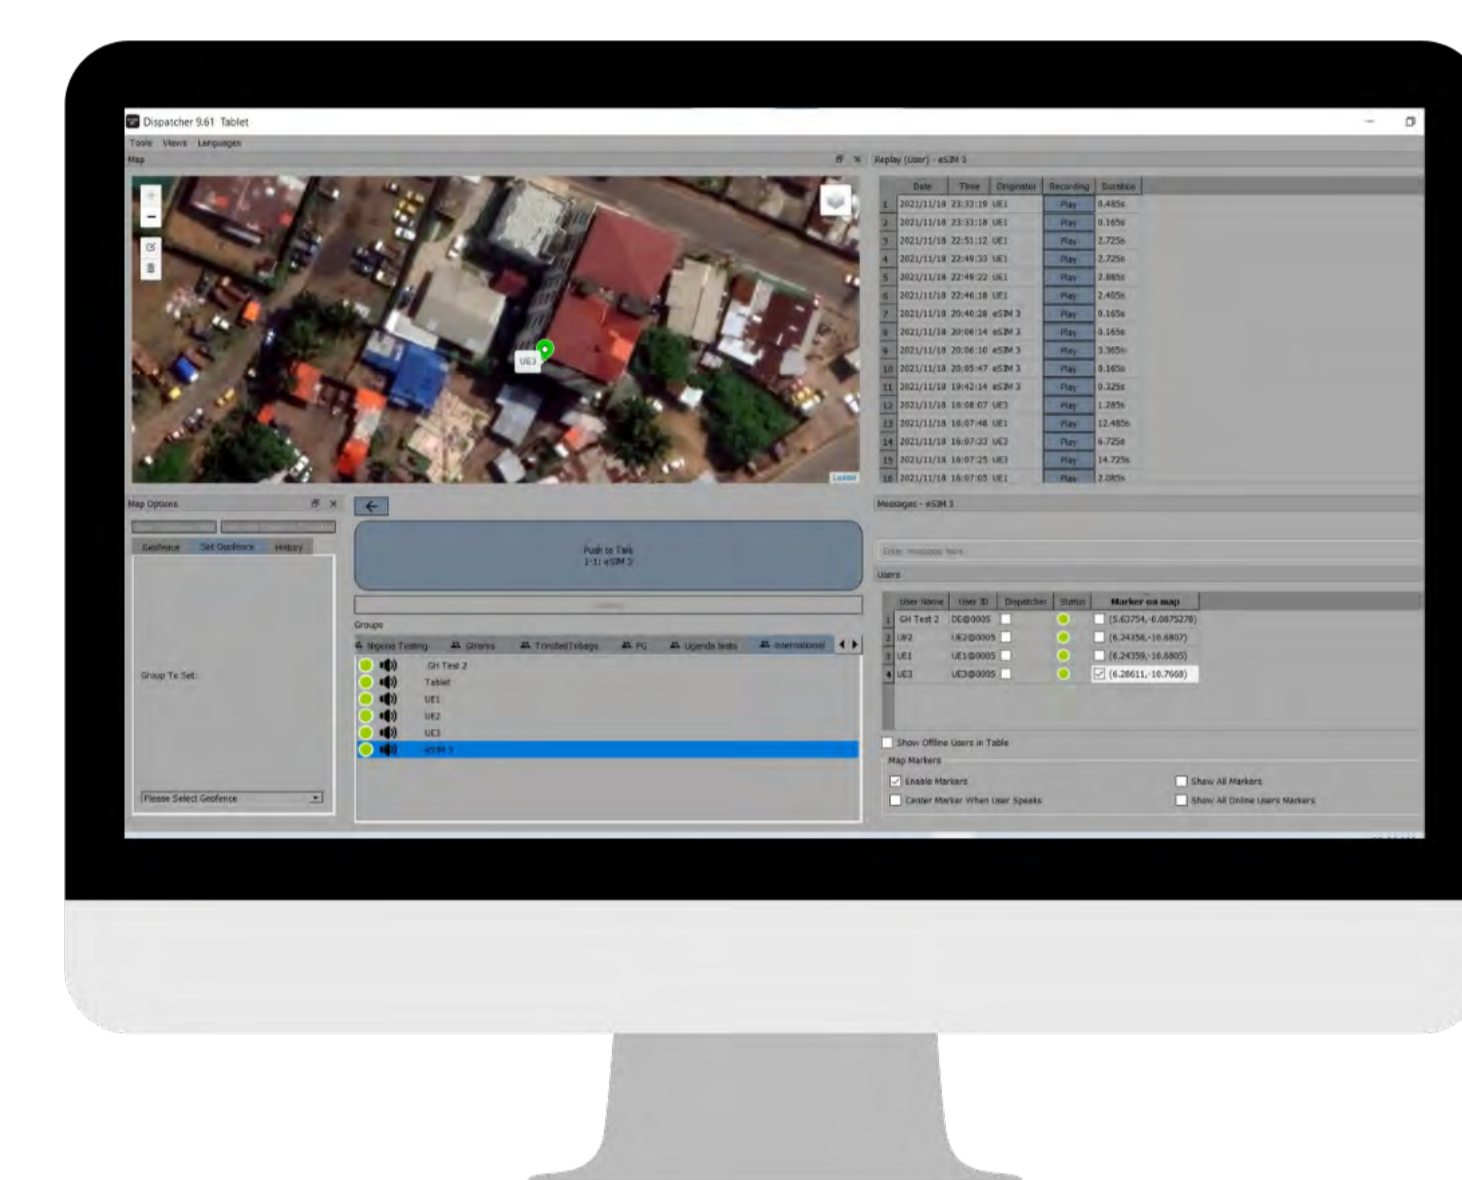

TRAMIGO MCPTT-1 DISPATCHER

PROFESSIONAL MCPTT-1 ALL-IN-ONE SOLUTION

The MCPTT-1 dispatcher offers large and multi-display dispatchers for terminals and other wide spaces. Audio in/out and text-input can be integrated using standard devices and connections, including wired and bluetooth.

KEY FEATURES

- Group and private text
- Member statuses
- Location services
- Replay-able call history
- Multiple groups
- Works on all IP networks
- Compatible with Android and Windows

Playback history to previous conversations map and location

Satellite view map
View users online/offline
Controlling groups and users under one domain

TRAMIGO MCPTT-1 TECHNICAL DATA

GNM	Band 2/3/8	Wi-Fi	Support 802.11b,g/n
WCDMA	Band 1/5/8	Charging Mode	Micro USB
CDMA	Evdo Rev.A 800MHZ	FM Radio	Yes
TD-SCDMA	Band 34/39	Operating Temperature	-20°C ~ +50°C
TDD-LTE	Band 38/39/40/41	Waterproof / Dustproof Grade	IP54
FDD-LTE	Band 1/3	RAM	512M
Screen Size	1.77 SPI	ROM	4G
LCD Resolution	128*160	Project	MSM8909
GPS	Support	Switch Machine Animation	Custom
BeiDou	Support	Desktop Layout	Menu
Multipath MIC Switching	Yes	Physical Key Function Definition	Support